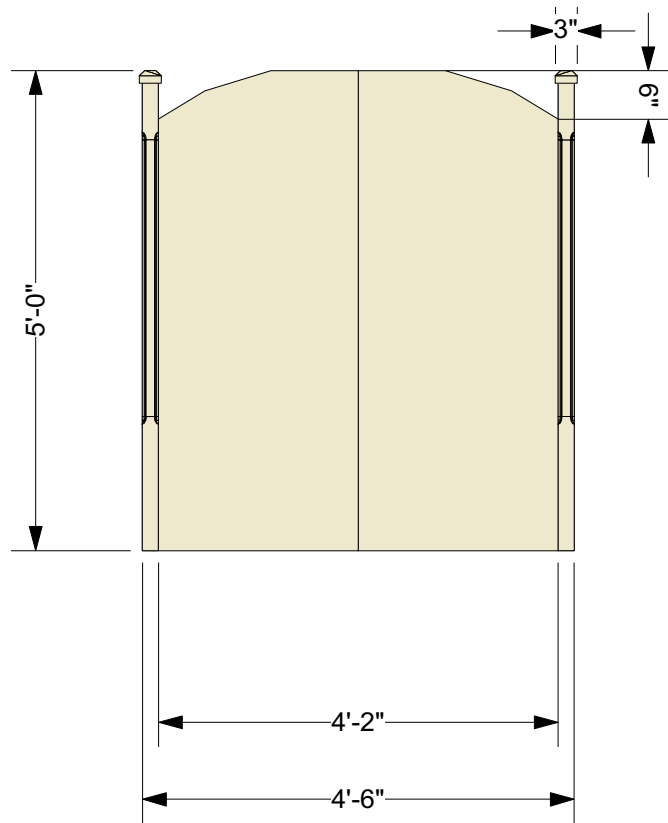

Front Elevation

Side Elevation

Bed Headboard			
Onegin			
Chan Centre			
Directed by: Nancy Hermiston			
Des by: Vanka Salim	Drawn by: Vanka Salim		
Scale: 1/4" = 1'-0"	Sheet: 1 of 1	Rev:	Date: 20/01/2016