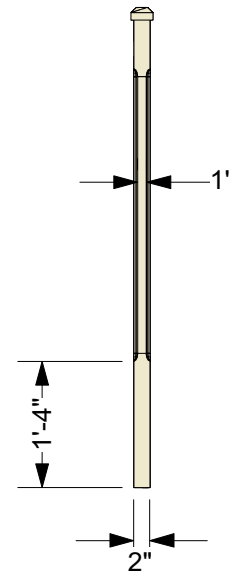

Front Elevation

Side Elevation

Bed Headboard			
Onegin			
Chan Centre			
Directed by: Nancy Hermiston			
Des by: Vanka Salim	Drawn by: Vanka Salim		
Scale: 1/4" = 1'-0"	Sheet: 1 of 1	Rev:	Date: 20/01/2016