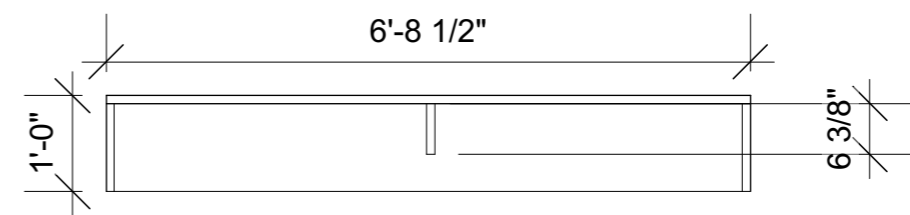

Bar with Add on

1 Section View

2 Front View

Bar Add on

3 Side View

4 Front View

6 Isometric View

5 Top/Plan View

Surface Bar Add on

7 Plan View

8 Side View

Bar Elevations			
Savage in Limbo - 520s			
Dorothy Somerset Studios			
Directed by: Jessica Nelson		Drawn by: Vanka Salim	
Des by: Vanka Salim	Sheet: Sht-of 2	Rev: 4	Date: 11/11/2016
Scale: 1/2" = 1'-0"			