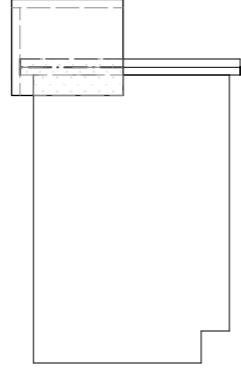

Bar with Add on

1 Section View

2 Front View

Bar Add on

3 Side View

4 Front View

6 Isometric View

5 Top/Plan View

Surface Bar Add on

7 Plan View

8 Side View

Bar Elevations			
Savage in Limbo - 520s			
Dorothy Somerset Studios			
Directed by: Jessica Nelson		Drawn by: Vanka Salim	
Des by: Vanka Salim	Sheet: Sht-of 2	Rev: 4	Date: 11/11/2016
Scale: 1/2" = 1'-0"			