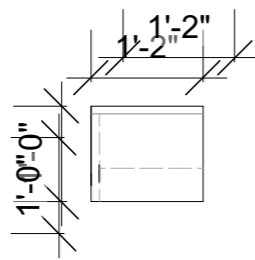

Bar with Add on

1 Section View

2 Front View

Bar Add on

3 Side View

4 Front View

6 Isometric View

5 Top/Plan View

Surface Bar Add on

7 Plan View

8 Side View

Bar Elevations			
Savage in Limbo - 520s			
Dorothy Somerset Studios			
Directed by: Jessica Nelson		Drawn by: Vanka Salim	
Des by: Vanka Salim	Sheet: Sht-of 2	Rev: 4	Date: 11/11/2016
Scale: 1/2" = 1'-0"			