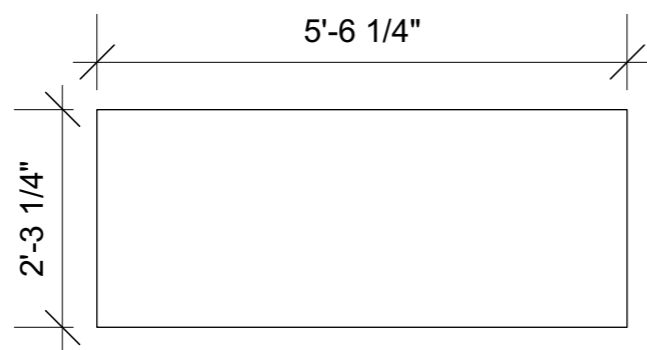

Bar with Add on

1 Section View

2 Front View

Bar Add on

3 Side View

4 Front View

6 Isometric View

5 Top/Plan View

Surface Bar Add on

7 Plan View

8 Side View

Bar Elevations			
Savage in Limbo - 520s			
Dorothy Somerset Studios			
Directed by: Jessica Nelson		Drawn by: Vanka Salim	
Des by: Vanka Salim	Sheet: Sht-of 2	Rev: 4	Date: 11/11/2016
Scale: 1/2" = 1'-0"			